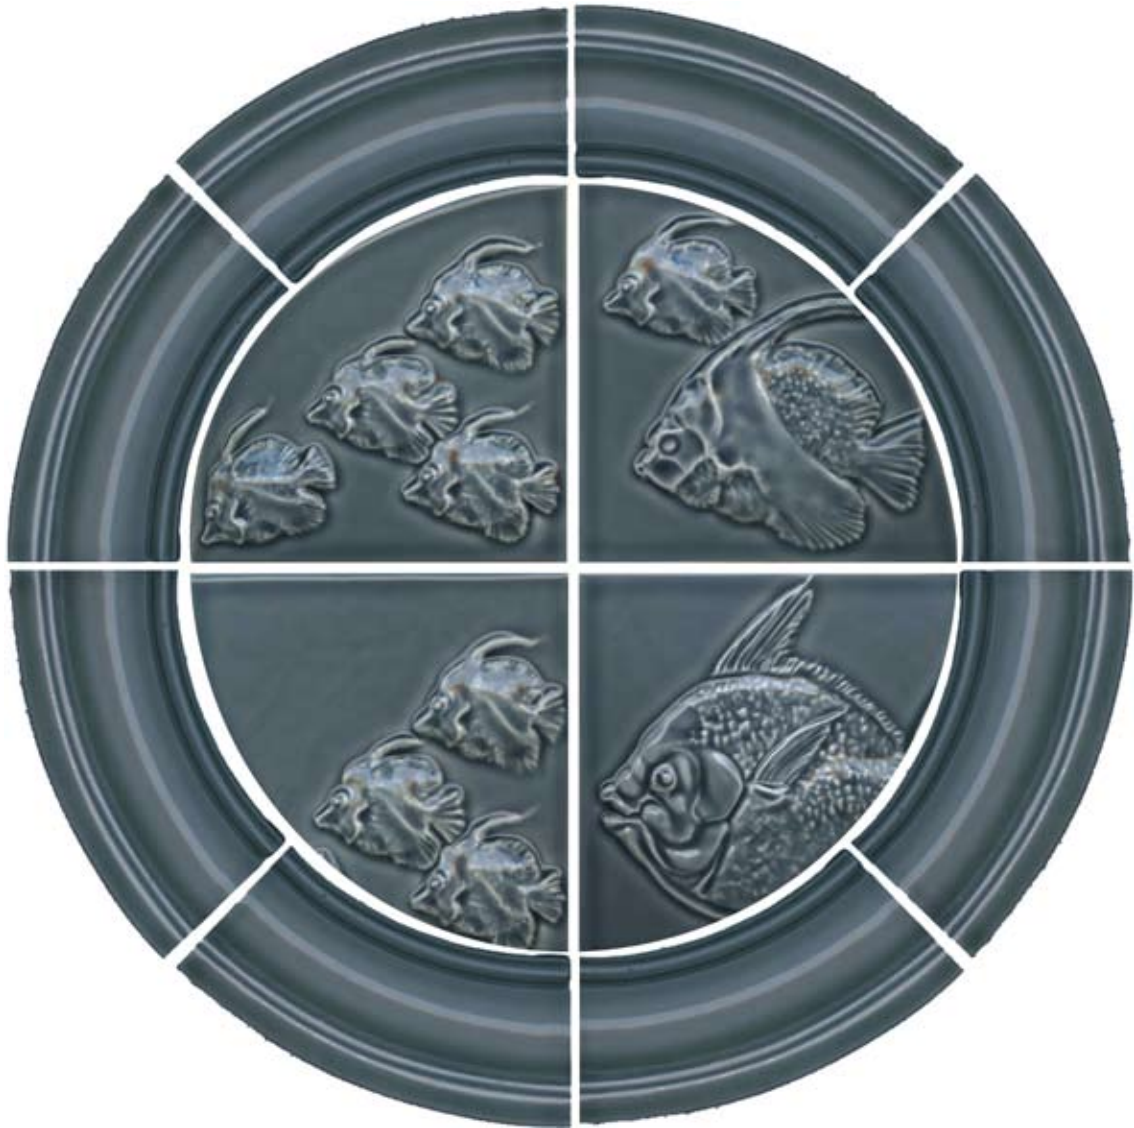

Seascape Collection

**M.E. TILE**

McGarry & Evanko

Pictured on cover: METSO Porthole Mural 17"

MET4 Three Shells 6" x 6"

MET3 Nautilus 6" x 6"

MET1 Conch Shell 6" x 6"

MET5 Scallop Shell 6" x 6"

MET2 Starfish 6" x 6"

MET6 Blue Crab 6" x 6"

MET7 Lighthouse 6" x 6"

MET8 Sailboat 6" x 6"

MET13 Frog 6" x 6"

MET14 Alligator 6" x 6"

MET20 Shell  
Dot 2" x 2"

MET21 Seahorse  
Dot 2" x 2"

MET22 Starfish  
Dot 2" x 2"

MET17 Angelfish (4 small) 6" x 6"

MET18 King Angelfish 6" x 6"

MET16 Bannerfish 6" x 6"

MET12 Beluga Whale 6" x 6"

MET15 Lionfish 6" x 6"

MET9 Flounder 6" x 6"

MET10 Trout Mural (2 piece) 6" x 6"

MET23 Shell 4.25" x 4.25"

MET24 Coral Sea 4.25" x 4.25"

MET25 Seahorse 4.25" x 4.25"

MEZ026 Shell Liner  
Left End 3" x 3"

MEL12 Shell Liner 3" x 6"

MEZ027 Shell Liner  
Right End 3" x 3"

MET26 Sea Turtles 2" x 5.5"