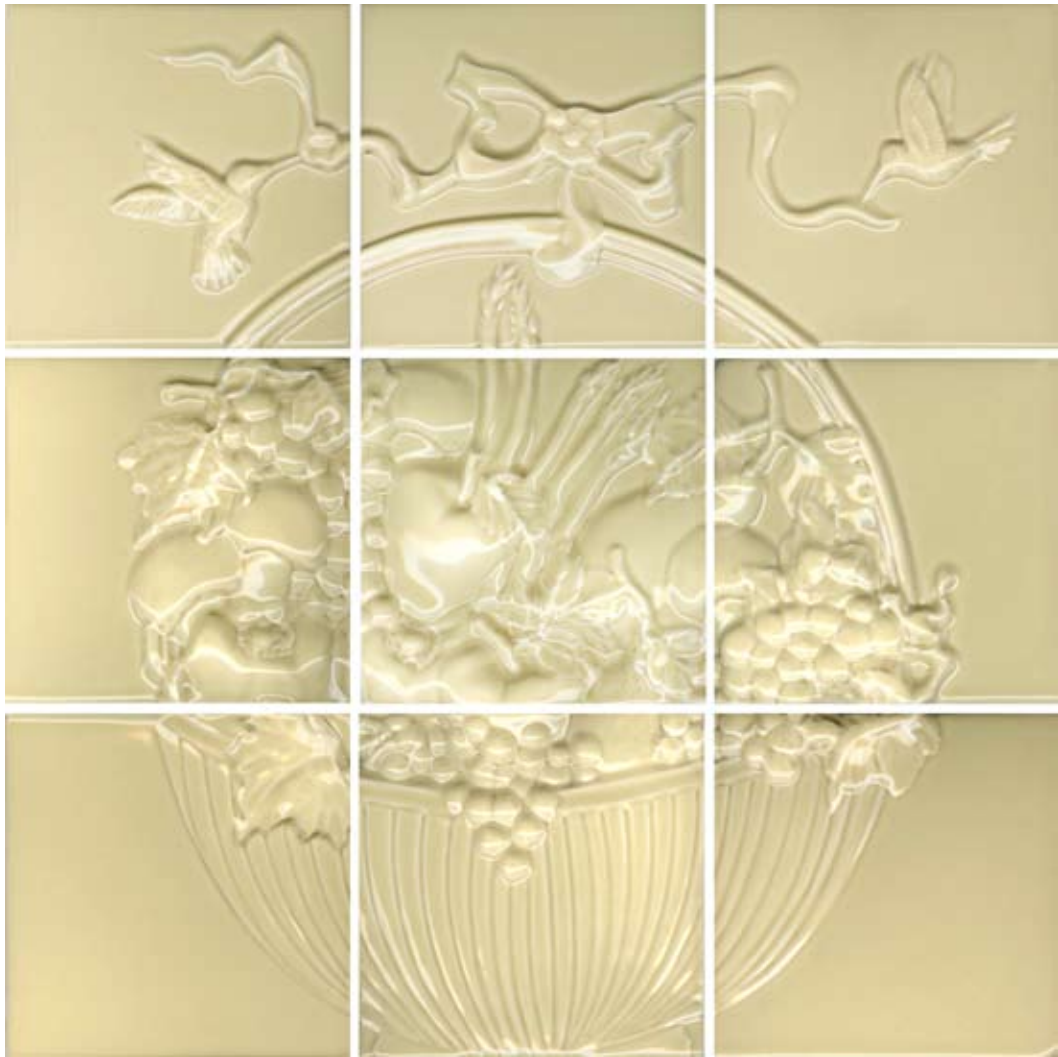

Culinary Collection

M.E. McE

McGarry & Evans

Pictured on cover: MEC20 Rooster Mural and MEC13 Hen & Chick Mural

Fruits

MEH11 Fruit & Vegetable Basket 12" X 18"

MEF6 Lemon 6" x 6"

MEF8 Apple 6" x 6"

MEF9 Grapes 6" x 6"

MEF7 Pear 6" x 6"

MEF3 Banana 6" x 6"

MEF5 Cherries 6" x 6"

MEF4 Strawberries 6" x 6"

MEF1 Pineapple 6" x 6"

MEH1 Fruit & Vegetable Basket 18" X 18"

MEV1 Corn 6" x 6"

MEV9 Mushrooms 6" x 6"

MEV7 Pea Pods 6" x 6"

MEV6 Tomatoes 6" x 6"

MEV3 Peppers 6" x 6"

MEV4 Asparagus 6" x 6"

MEV5 Radish 6" x 6"

vegetables

MEE61 Three Eggs 6" x 6"

MEA20 Qtr.
Round 1" x 6"

MEA21 Qtr. Round
Beak 1" x 6"

MEA24 Vee Cap
1 3/4" x 2" x 6"

MEA27 Vee Cap
Corner 1 3/4" x 2"

Please reference our color product page for our glaze color selections. M.E. Tile offers a wide variety of gloss, satin, crackle and metallic glazes. M.E. Tile also offers custom colors and coordinating colors to major commercial tile manufacturers.